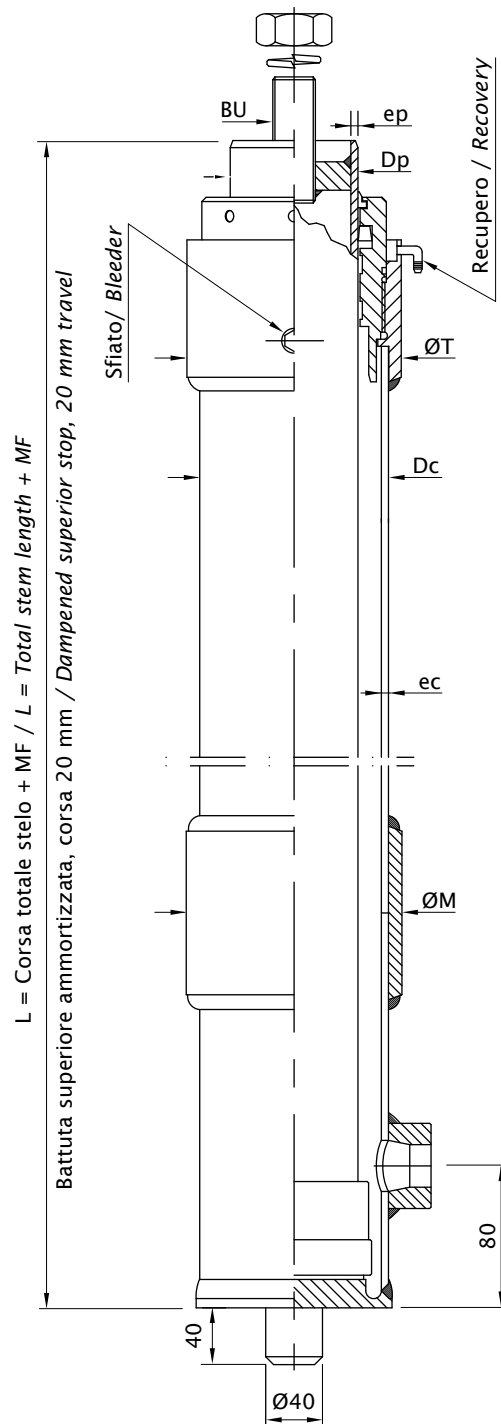

La fornitura di serie comprende

- pistone in 1 pezzo verniciato in antiruggine nero opaco
- valvola di caduta
- raccordo e tubetto per il recupero olio

Optional su richiesta

- pistone in 2 o 3 pezzi con giunta filettata
- perno di centraggio sul fondello
- verniciatura speciale

The TEX[®] SuperSlim ram range features headroom and cylinder with smaller dimensions than standard ones.

These features allow the use of smaller quantities of oil and smaller footprint in the shaft thus reducing the system elasticity.

Designed for reverse tackle systems, the TEX[®] SuperSlim ram is especially suited for lifts with loads up to 630 kg and 8 persons capacity.

The standard supply includes

- 1-piece ram primed with soft black paint
- drop valve
- connection and pipe for oil recovery

Upon request

- ram divided into 2 or 3 pieces with threaded joint
- centering pin on the black plate
- special painting

Pistone Tex SuperSlim - Dimensioni Tex SuperSlim ram - Dimensions

Dimensioni / Dimensions [mm]							Quantità olio / Oil quantity	Peso / Weight [daN]		
Dp	ep	Dc	ec	MF	ØT	ØM	dm ³ / m	x 3 m	x 1 m	BU
80	5	101.6	3.6	200	110	124	7	100	22	Perno M30; Dado = chiave da 46 Pin M30; Bolt = 46 key
	7.5							115	27	
90	5	114.3	4	200	126	138	9	105	22	
	7.5							120	26	
	12							145	34	
100	5	127	4.5	200	138	145	11	120	25	
	7.5							140	31	
	12							162	40	